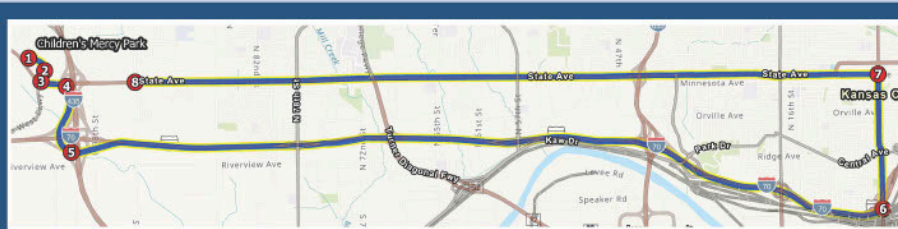

**HONORING THE
LIFE AND LEGACY
OF DEPUTY
ELIJAH MING**

Children's Mercy Park
1 Sporting Way
Kansas City, Kansas 66109

August 11, 2025
Service Start Time -11:00 AM
Stadium Gates Open at 9:30 AM

9:00 AM Parking lots open.
9:30 AM Stadium gates open.
11:00 AM Memorial service to begin. (Anticipated to last 90 min. – 2 hrs.)
Service to include 21 gun salute and KHP helicopter flyover.

Law Enforcement Procession – Will begin approximately 30 minutes after conclusion of service and weave through the heart of KCK.

Burial is private.

Law Enforcement Agency Parking

All should enter at Watkins Glenn and State Ave.

- Law Enforcement agencies in procession - Blue Lot 2
- Law Enforcement not in procession - Blue Lot 1
- General Public in procession - Blue Lot 2

Village West Parkway & France Family will be closed.

Honoring Deputy Elijah Ming

MEMORIAL SERVICE

August 11, 2025
11:00 am
Children's Mercy Park
1 Sporting Way
Kansas City, KS 66109

Procession Starts from Children's Mercy Park:

1. East on France Family Drive
2. South on Village West Parkway
3. East on State Ave
4. South on I-435
5. East on I-70
6. North on N 7th Street
7. West on State Ave
8. End at 701 N 94th St (Private Burial Service)